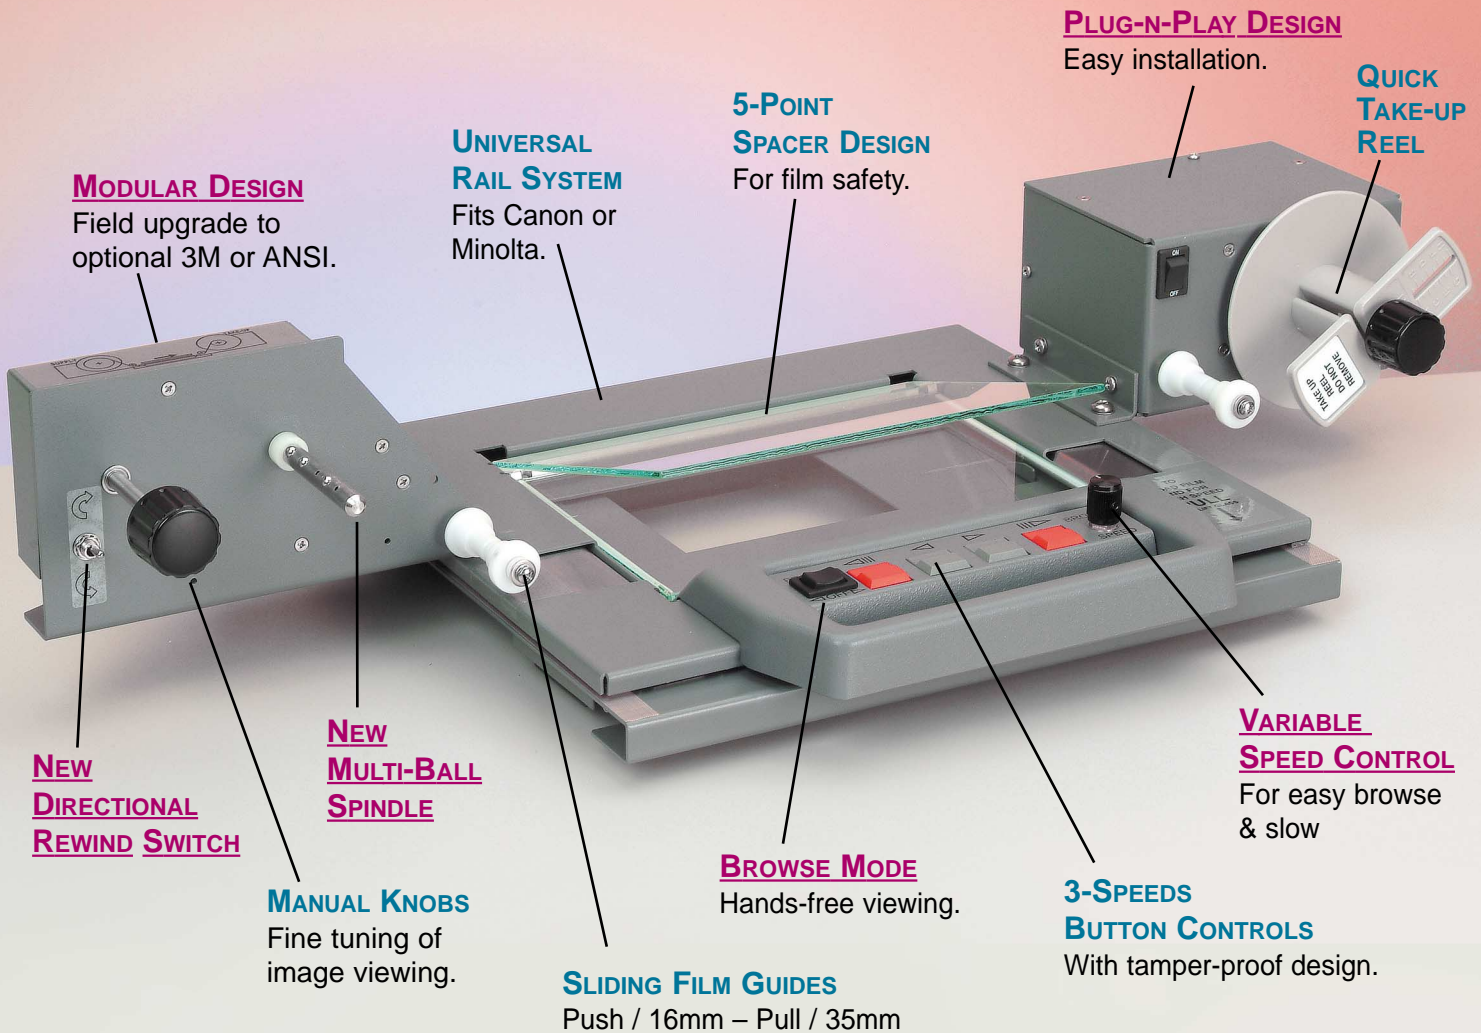

S-T IMAGING'S

UC-6E MM CARRIER

MOTORIZED COMBO CARRIER

Fits: Canon & Minolta, OEM to Bell+Howell,
Kodak-Alos, Regma, and AGFA

Accepts: 16/35mm Roll Film, Microfiche, Aperture Cards, ANSI & 3M Cartridges

See your local Canon or Minolta dealer,
or call S-T Imaging (847-501-3344) for
an authorized dealer near you.

S-T IMAGING, INC.

a division of Digital Check Corp.

S-T IMAGING'S

UC-6E MM CARRIER

One Combo Carrier That Fits Them All!

UC-6E MM - OEM / COMPATIBILITY CHART

Minolta	Alos	Regma	Bell+Howell	Canon	Kodak	Agfa
			6300R/P	PC80		
RP603Z	Z43		ABR2300	MP90	IRW1000	
RP605Z		AR4	ABR2600	DMP100		
				MS300		
RP606Z				MS350		
				MS400		
RP607Z			ABR2700	MS500		
MS1000			FD4400	MS800		
MS2000						ADMIS/SR24
MicroSP2000			2400D			
MS3000						
MicroSP3000			3000D			
MS6000					2400DSV	
MS7000					3000DSV	

KEY:

Pink = Minolta

Manufactured Product (OEM) to Alos, Regma, Bell+Howell, Agfa

Blue = Canon

Manufactured Product (OEM) to Bell+Howell and Kodak

OPTIONAL ACCESSORIES

OPTIONAL ACCESSORIES			
	Item #	Model	Description
1	201308-05	3M Kit	3M module with 3M, open spool and multi-ball spindles
2	200900-01	FS-1	ADA foot pedal for handicapped users
3	201215-01 201217-01	Canon Rails Minolta Rails	Left and right rails and hardware
4	201704-02	ANSI Kit	Shelf and film guide assembly