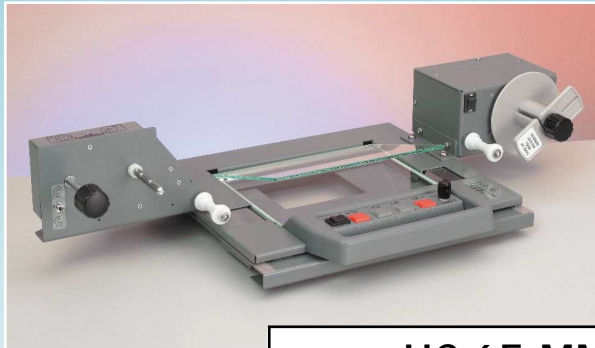

S-T IMAGING'S

UC-6E MM CARRIER

MOTORIZED COMBO CARRIER

Fits: Canon & Minolta, OEM to Bell+Howell,
Kodak-Alos, Regma, and AGFA

Accepts: 16/35mm Roll Film, Microfiche, Aperture Cards, ANSI & 3M Cartridges

See your local Canon or Minolta dealer,
or call S-T Imaging (847-501-3344) for
an authorized dealer near you.

S-T IMAGING, INC.

a division of Digital Check Corp.

S-T IMAGING'S

UC-6E MM CARRIER

One Combo Carrier That Fits Them All!

UC-6E MM - OEM / COMPATIBILITY CHART

Minolta	Alos	Regma	Bell+Howell	Canon	Kodak	Agfa
			6300R/P	PC80		
RP603Z	Z43		ABR2300	MP90	IRW1000	
RP605Z		AR4	ABR2600	DMP100		
				MS300		
RP606Z				MS350		
				MS400		
RP607Z			ABR2700	MS500		
MS1000			FD4400	MS800		
MS2000						ADMIS/SR24
MicroSP2000			2400D			
MS3000						
MicroSP3000			3000D			
MS6000					2400DSV	
MS7000					3000DSV	

KEY:

Pink = Minolta

Manufactured Product (OEM) to Alos, Regma, Bell+Howell, Agfa

Blue = Canon

Manufactured Product (OEM) to Bell+Howell and Kodak

OPTIONAL ACCESSORIES

OPTIONAL ACCESSORIES			
	Item #	Model	Description
1	201308-05	3M Kit	3M module with 3M, open spool and multi-ball spindles
2	200900-01	FS-1	ADA foot pedal for handicapped users
3	201215-01 201217-01	Canon Rails Minolta Rails	Left and right rails and hardware
4	201704-02	ANSI Kit	Shelf and film guide assembly