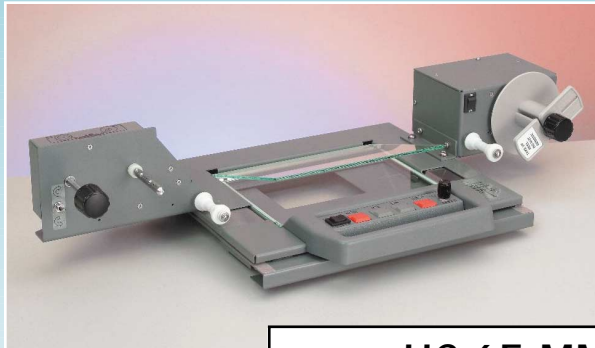

S-T IMAGING'S

UC-6E MM CARRIER

MOTORIZED COMBO CARRIER

Fits: Canon & Minolta, OEM to Bell+Howell,
Kodak-Alos, Regma, and AGFA

Accepts: 16/35mm Roll Film, Microfiche, Aperture Cards, ANSI & 3M Cartridges

See your local Canon or Minolta dealer,
or call S-T Imaging (847-501-3344) for
an authorized dealer near you.

S-T IMAGING, INC.

a division of Digital Check Corp.

S-T IMAGING'S

UC-6E MM CARRIER
One Combo Carrier That Fits Them All!

UC-6E MM - OEM / COMPATIBILITY CHART

Minolta	Alos	Regma	Bell+Howell	Canon	Kodak	Agfa
			6300R/P	PC80		
RP603Z	Z43		ABR2300	MP90	IRW1000	
RP605Z		AR4	ABR2600	DMP100		
				MS300		
RP606Z				MS350		
				MS400		
RP607Z			ABR2700	MS500		
MS1000			FD4400	MS800		
MS2000						ADMIS/SR24
MicroSP2000			2400D			
MS3000						
MicroSP3000			3000D			
MS6000					2400DSV	
MS7000					3000DSV	

KEY:

Pink = Minolta

Manufactured Product (OEM) to Alos, Regma, Bell+Howell, Agfa

Blue = Canon

Manufactured Product (OEM) to Bell+Howell and Kodak

OPTIONAL ACCESSORIES

OPTIONAL ACCESSORIES			
	Item #	Model	Description
1	201308-05	3M Kit	3M module with 3M, open spool and multi-ball spindles
2	200900-01	FS-1	ADA foot pedal for handicapped users
3	201215-01 201217-01	Canon Rails Minolta Rails	Left and right rails and hardware
4	201704-02	ANSI Kit	Shelf and film guide assembly