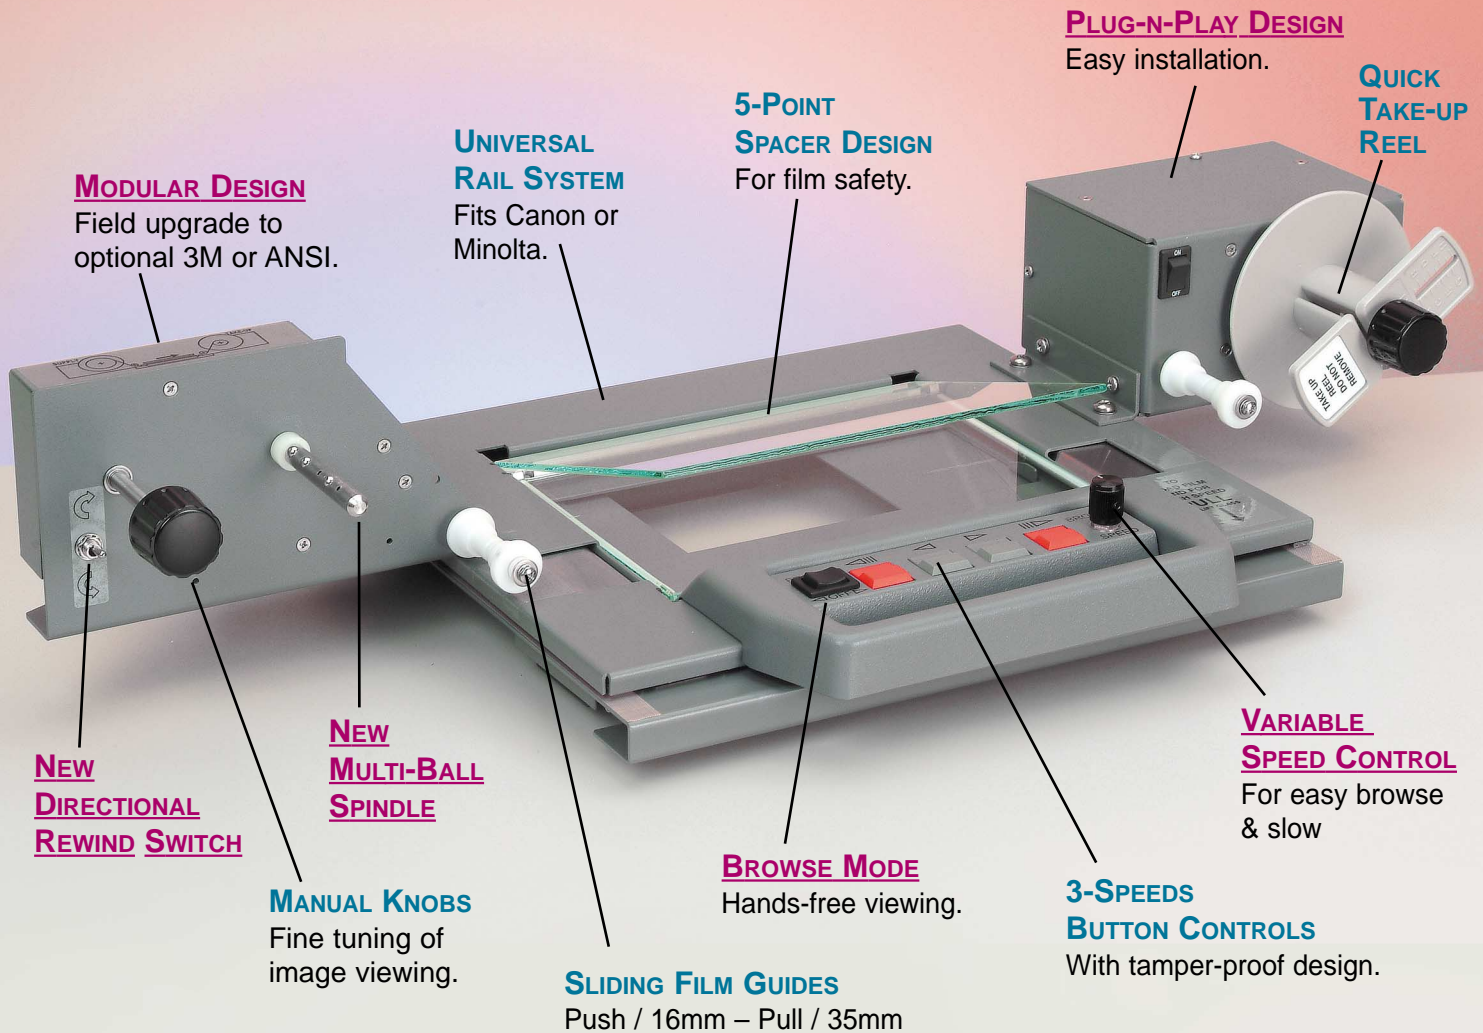

S-T IMAGING'S

UC-6E MM CARRIER

MOTORIZED COMBO CARRIER

Fits: Canon & Minolta, OEM to Bell+Howell,
Kodak-Alos, Regma, and AGFA

Accepts: 16/35mm Roll Film, Microfiche, Aperture Cards, ANSI & 3M Cartridges

See your local Canon or Minolta dealer,
or call S-T Imaging (847-501-3344) for
an authorized dealer near you.

S-T IMAGING, INC.

a division of Digital Check Corp.

S-T IMAGING'S

UC-6E MM CARRIER
One Combo Carrier That Fits Them All!

UC-6E MM - OEM / COMPATIBILITY CHART

Minolta	Alos	Regma	Bell+Howell	Canon	Kodak	Agfa
			6300R/P	PC80		
RP603Z	Z43		ABR2300	MP90	IRW1000	
RP605Z		AR4	ABR2600	DMP100		
				MS300		
RP606Z				MS350		
				MS400		
RP607Z			ABR2700	MS500		
MS1000			FD4400	MS800		
MS2000						ADMIS/SR24
MicroSP2000			2400D			
MS3000						
MicroSP3000			3000D			
MS6000					2400DSV	
MS7000					3000DSV	

KEY:

Pink = Minolta

Manufactured Product (OEM) to Alos, Regma, Bell+Howell, Agfa

Blue = Canon

Manufactured Product (OEM) to Bell+Howell and Kodak

OPTIONAL ACCESSORIES

OPTIONAL ACCESSORIES			
	Item #	Model	Description
1	201308-05	3M Kit	3M module with 3M, open spool and multi-ball spindles
2	200900-01	FS-1	ADA foot pedal for handicapped users
3	201215-01 201217-01	Canon Rails Minolta Rails	Left and right rails and hardware
4	201704-02	ANSI Kit	Shelf and film guide assembly